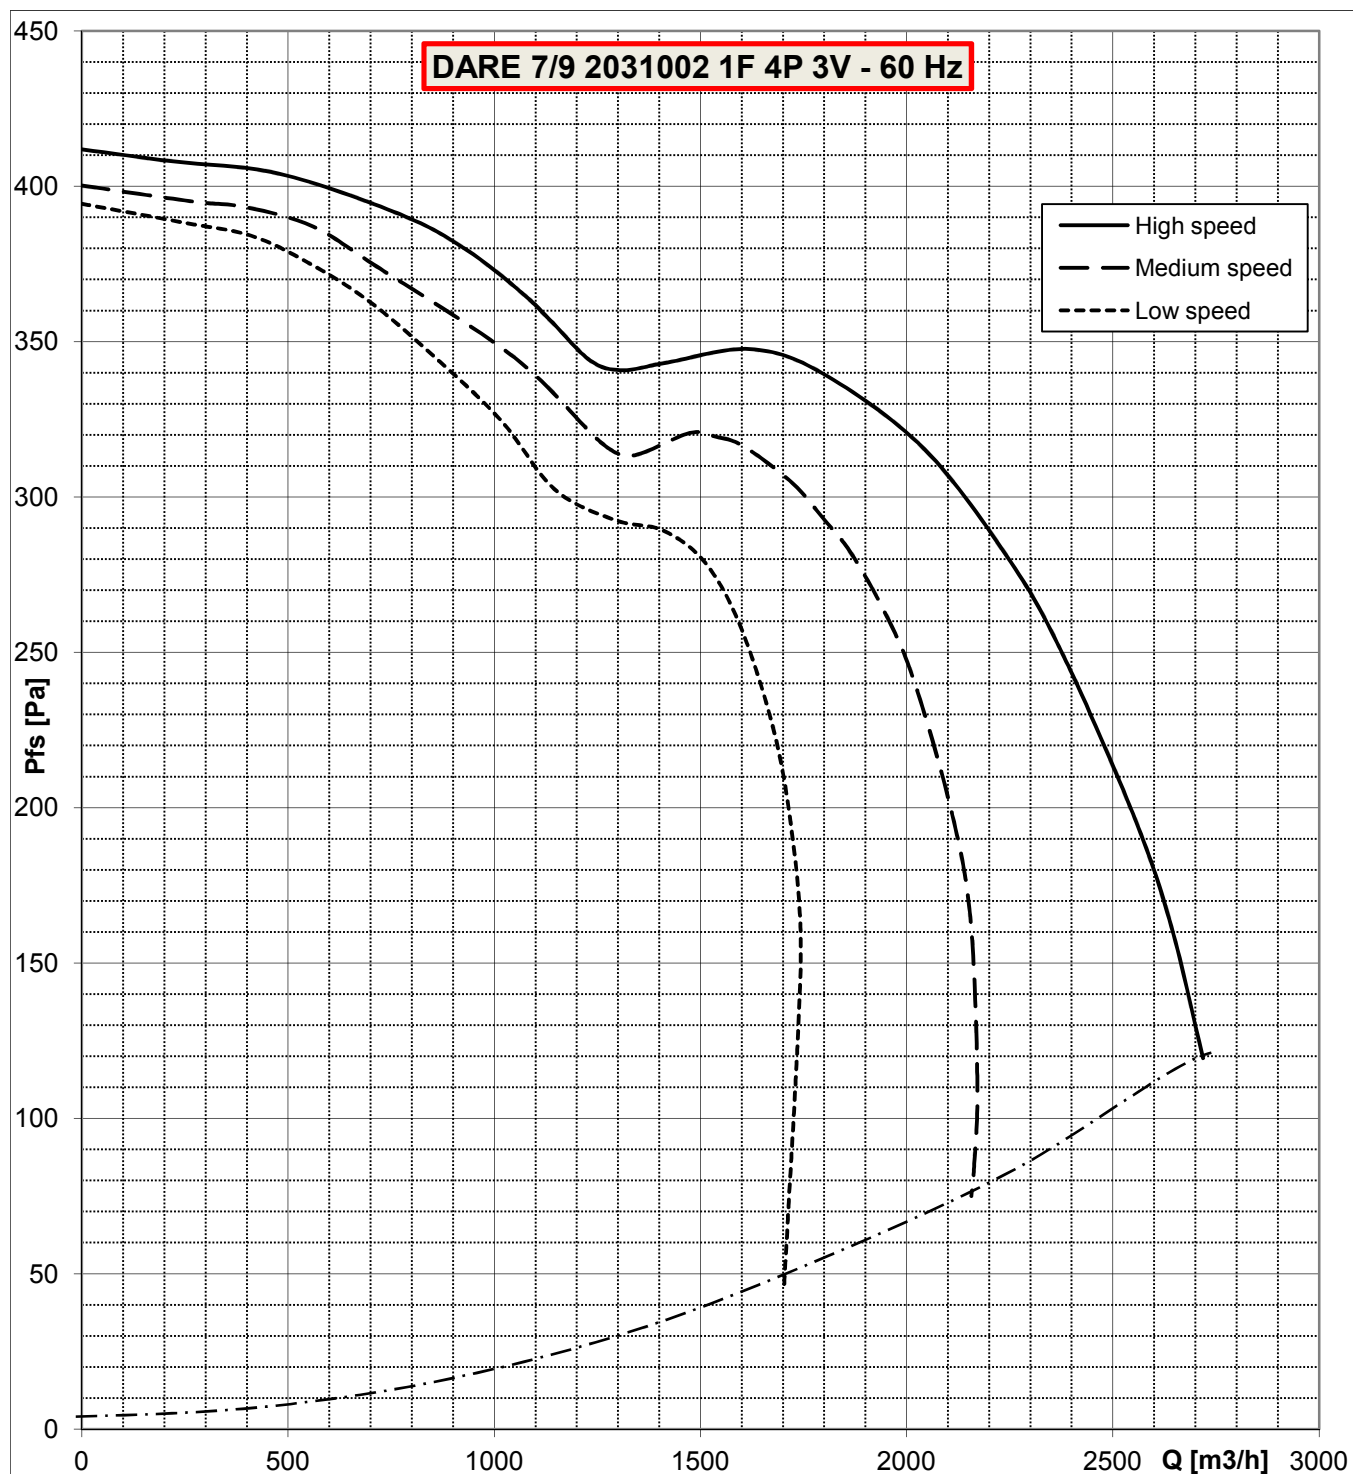

Fan type:	DARE 7/9	Motor code:	2031002	Motor T.H.:	YES IN
Test nr.:	1380, 1382, 1383	Motor power [W]:	420	Capacitor [μ F]:	10
Date:	2015/07/08	Motor poles:	4	Fan max. abs. current [A]:	3.2
Power supply[V]:	230 1~	Mot. prot. class:	IP44		
Frequency [Hz]:	60	Mot. ins. class:	F		